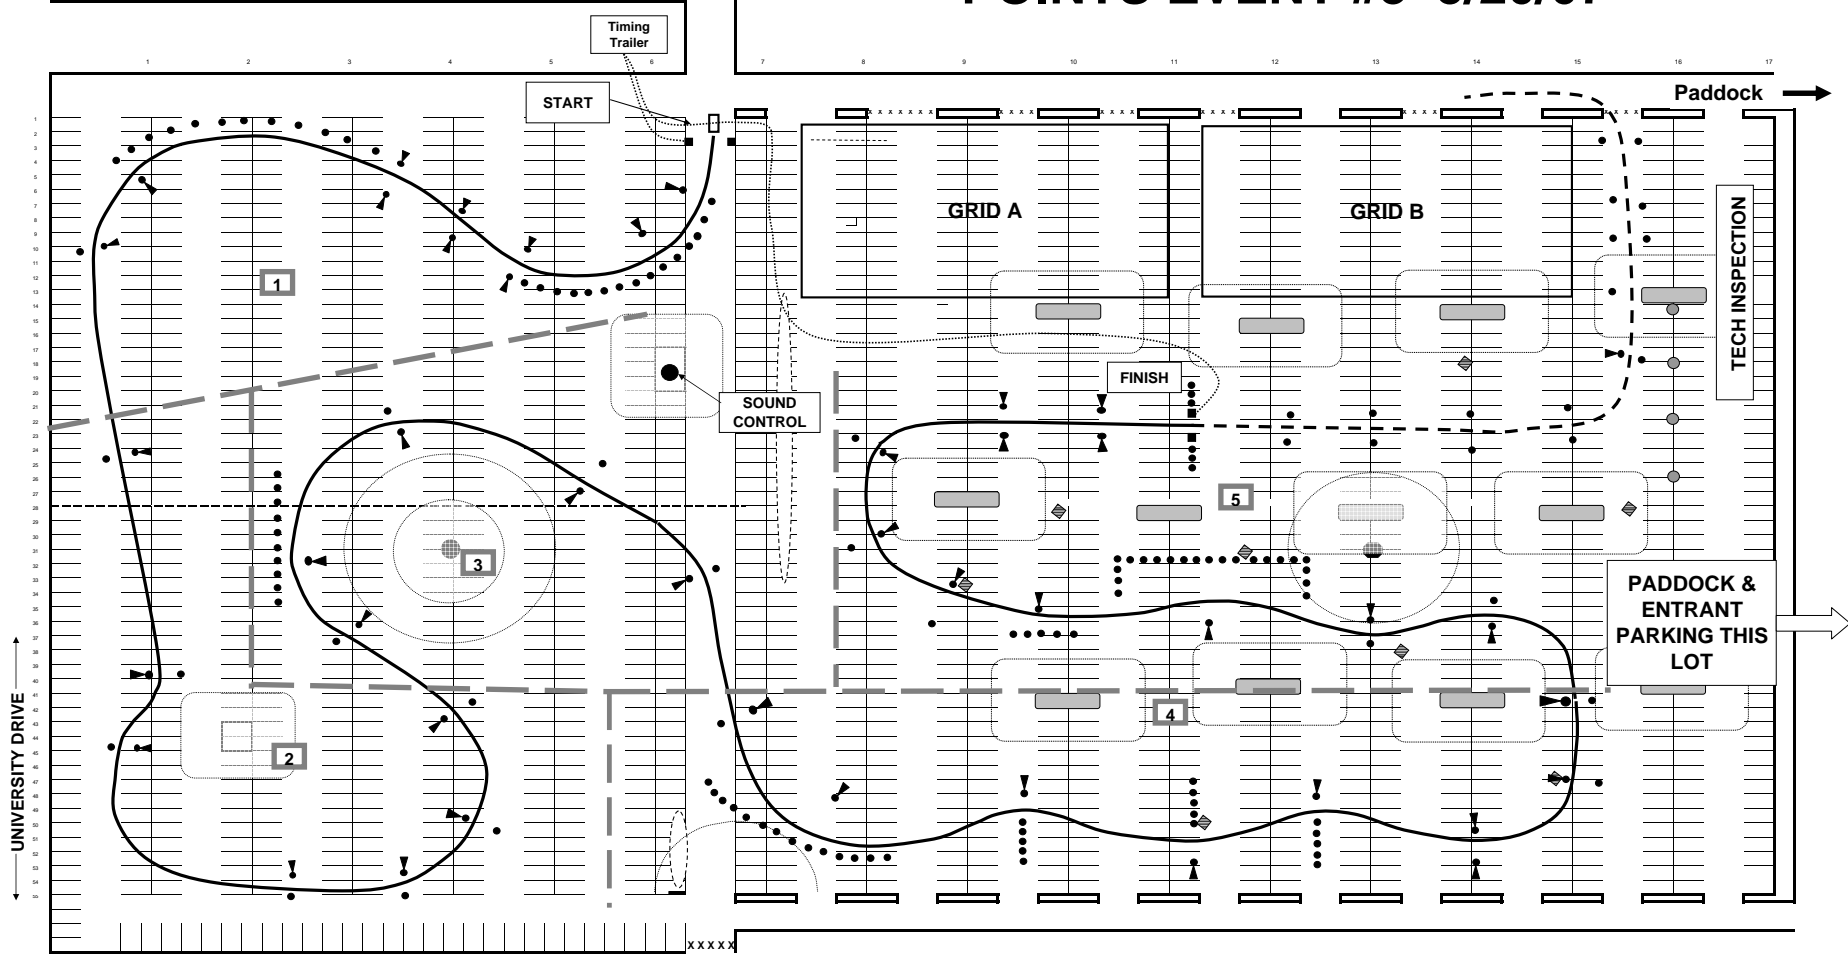

Spectator Parking ↑

Restrooms under Stadium

Central KY Region SCCA 2007 VALVOLINE SOLO SERIES POINTS EVENT #3 5/20/07

UK UNIVERSITY OF KENTUCKY
COMMONWEALTH STADIUM

Van Tech
Auto and Truck Accessories

SAWYER'S
DOWNTOWN