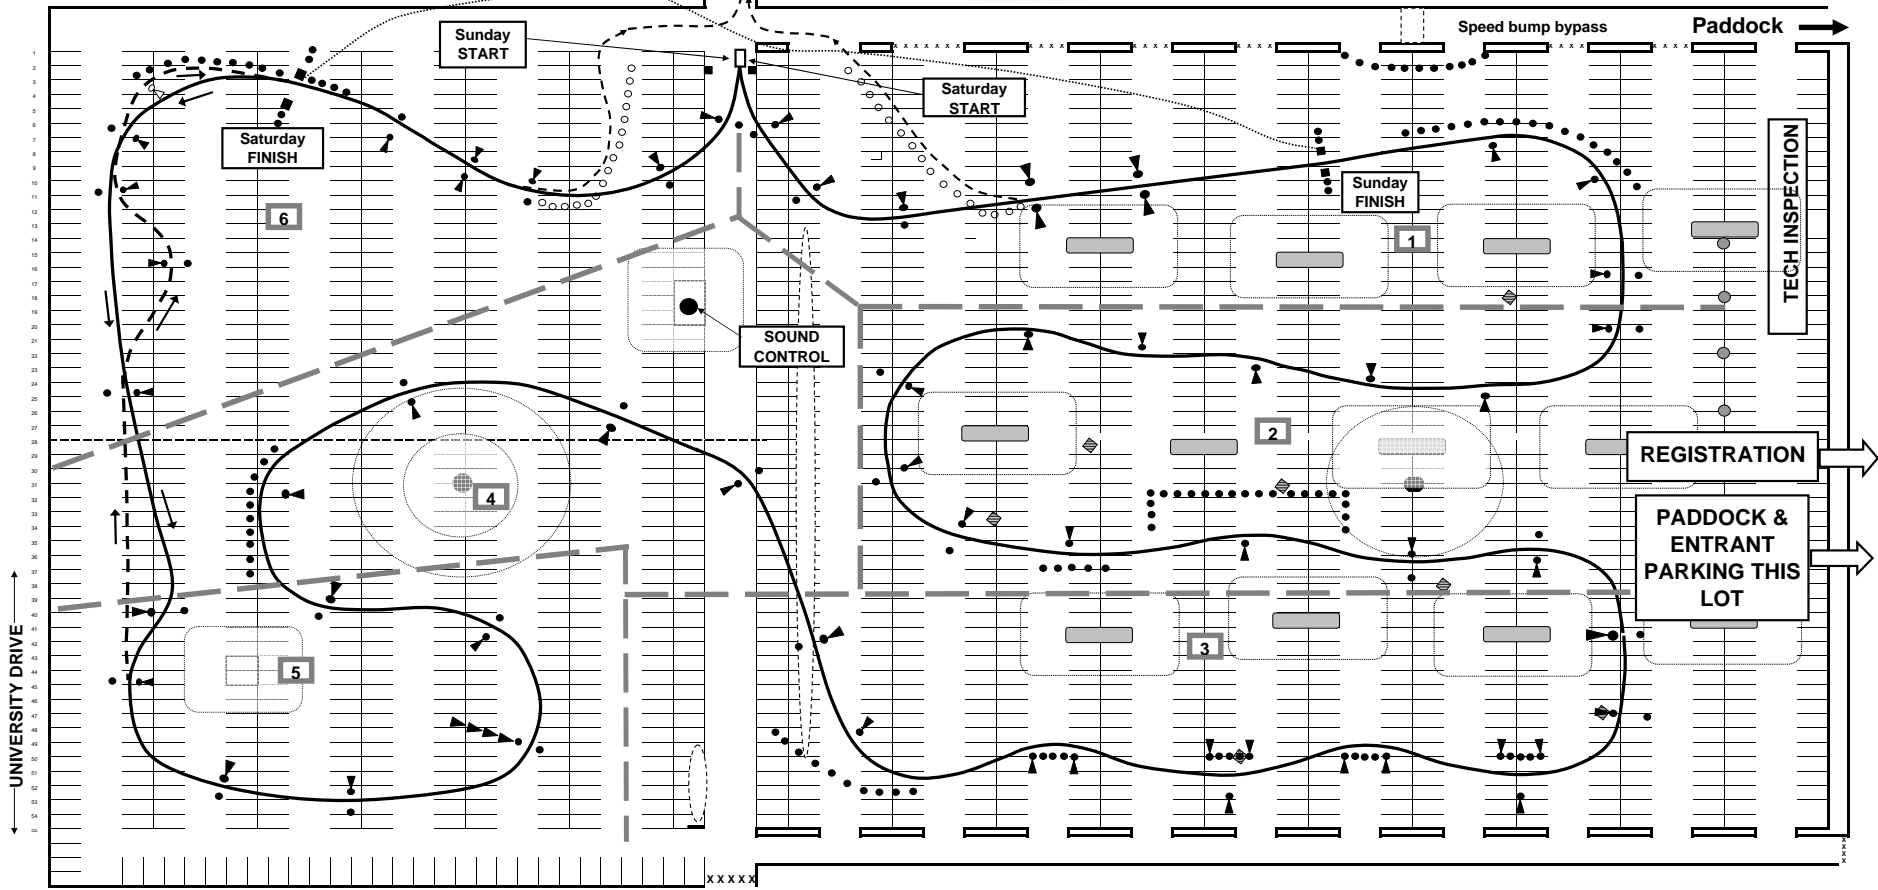

Spectator Parking ↑

- Restrooms under Stadium opposite Sunday finish
- See opposite side for map to Party Restaurant
- Please pick up all trash in your area

GRID A
 GRID B
 KART GRID

THE LEXINGTON GRAND PRIX

Event #1: The GREAT AMERICAN SOLO SERIES

Presented by

May 26-27, 2007
 Lexington, KY

← ALUMNI DRIVE →

UK UNIVERSITY OF KENTUCKY
 COMMONWEALTH STADIUM