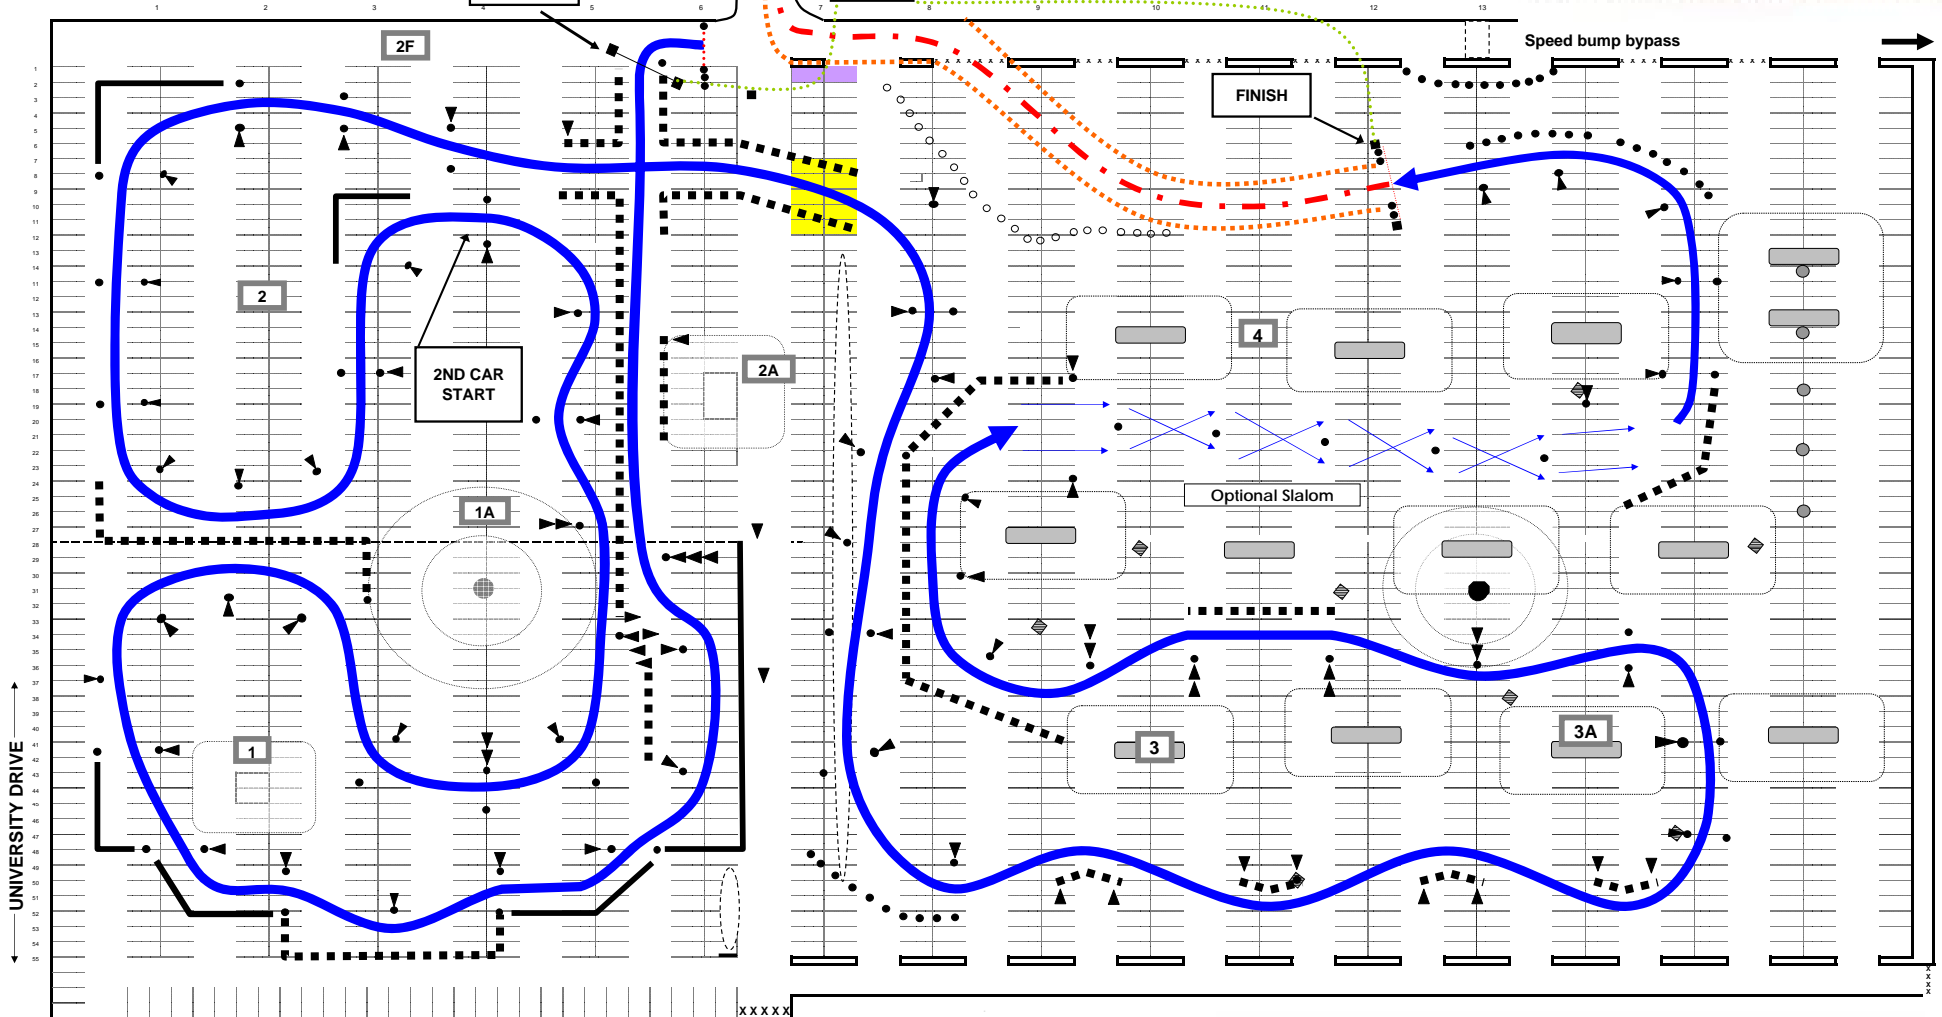

Spectator Parking ↑

- Restrooms under Stadium opposite Sunday finish
- Spetators allowed in authorized areas only
- **Please** pick up all trash in your area

GRID A
 GRID B
 KART GRID

CKRSCCA Points Event #2
Indiana Cones and the Course of DOOM
Part I

May 11, 2008
 Lexington, KY

Presented by

SAWYER'STM

Van Tech
 Auto and Truck Accessories

DOWNTOWN

UK UNIVERSITY OF KENTUCKY
 COMMONWEALTH STADIUM