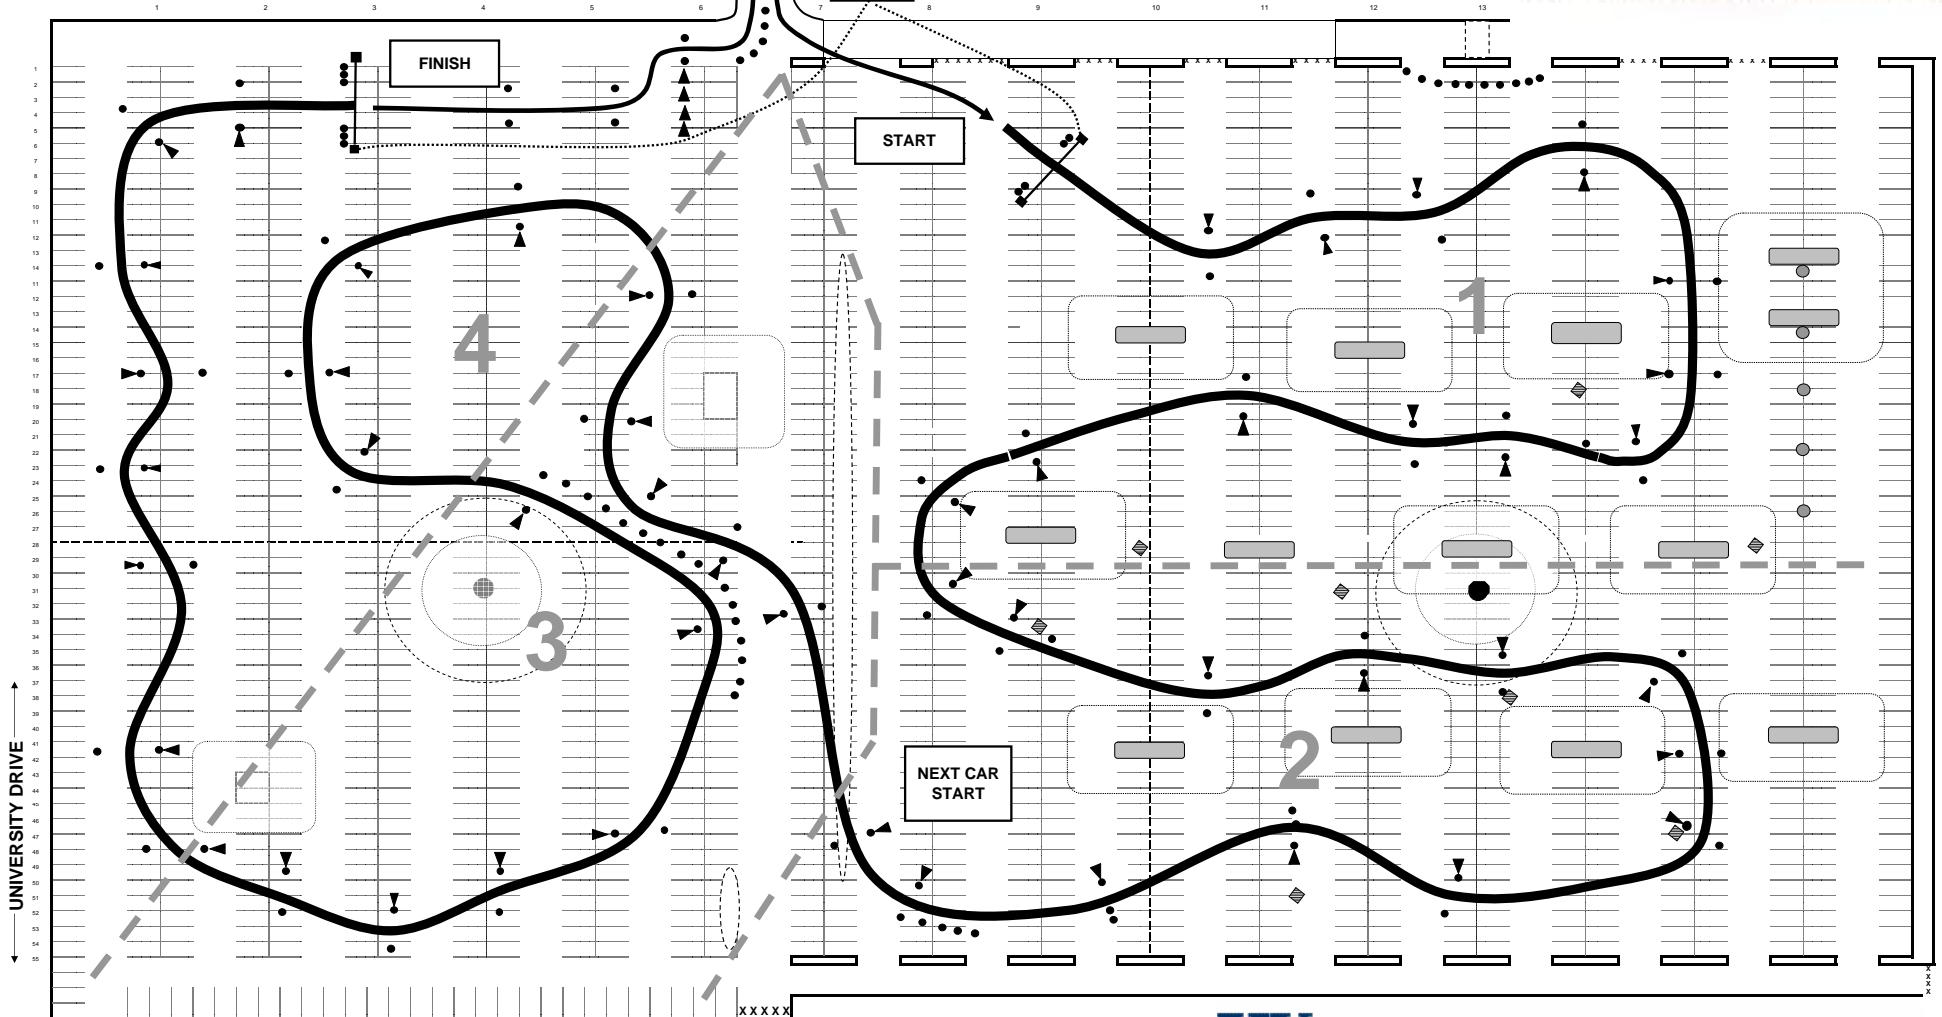

CENTRAL KY REGION  
SPORTS CAR CLUB OF AMERICA  
2008 POINTS EVENT #3  
May 18, 2008 Lexington, KY

↑  
Spectator  
Parking

KART GRID

**SAWYER'S** **Van Tech**  
DOWNTOWN Auto and Truck Accessories

Restrooms under Stadium  
Spectators in authorized areas only  
Please pick up all trash in your area

**UK** UNIVERSITY OF KENTUCKY  
COMMONWEALTH STADIUM